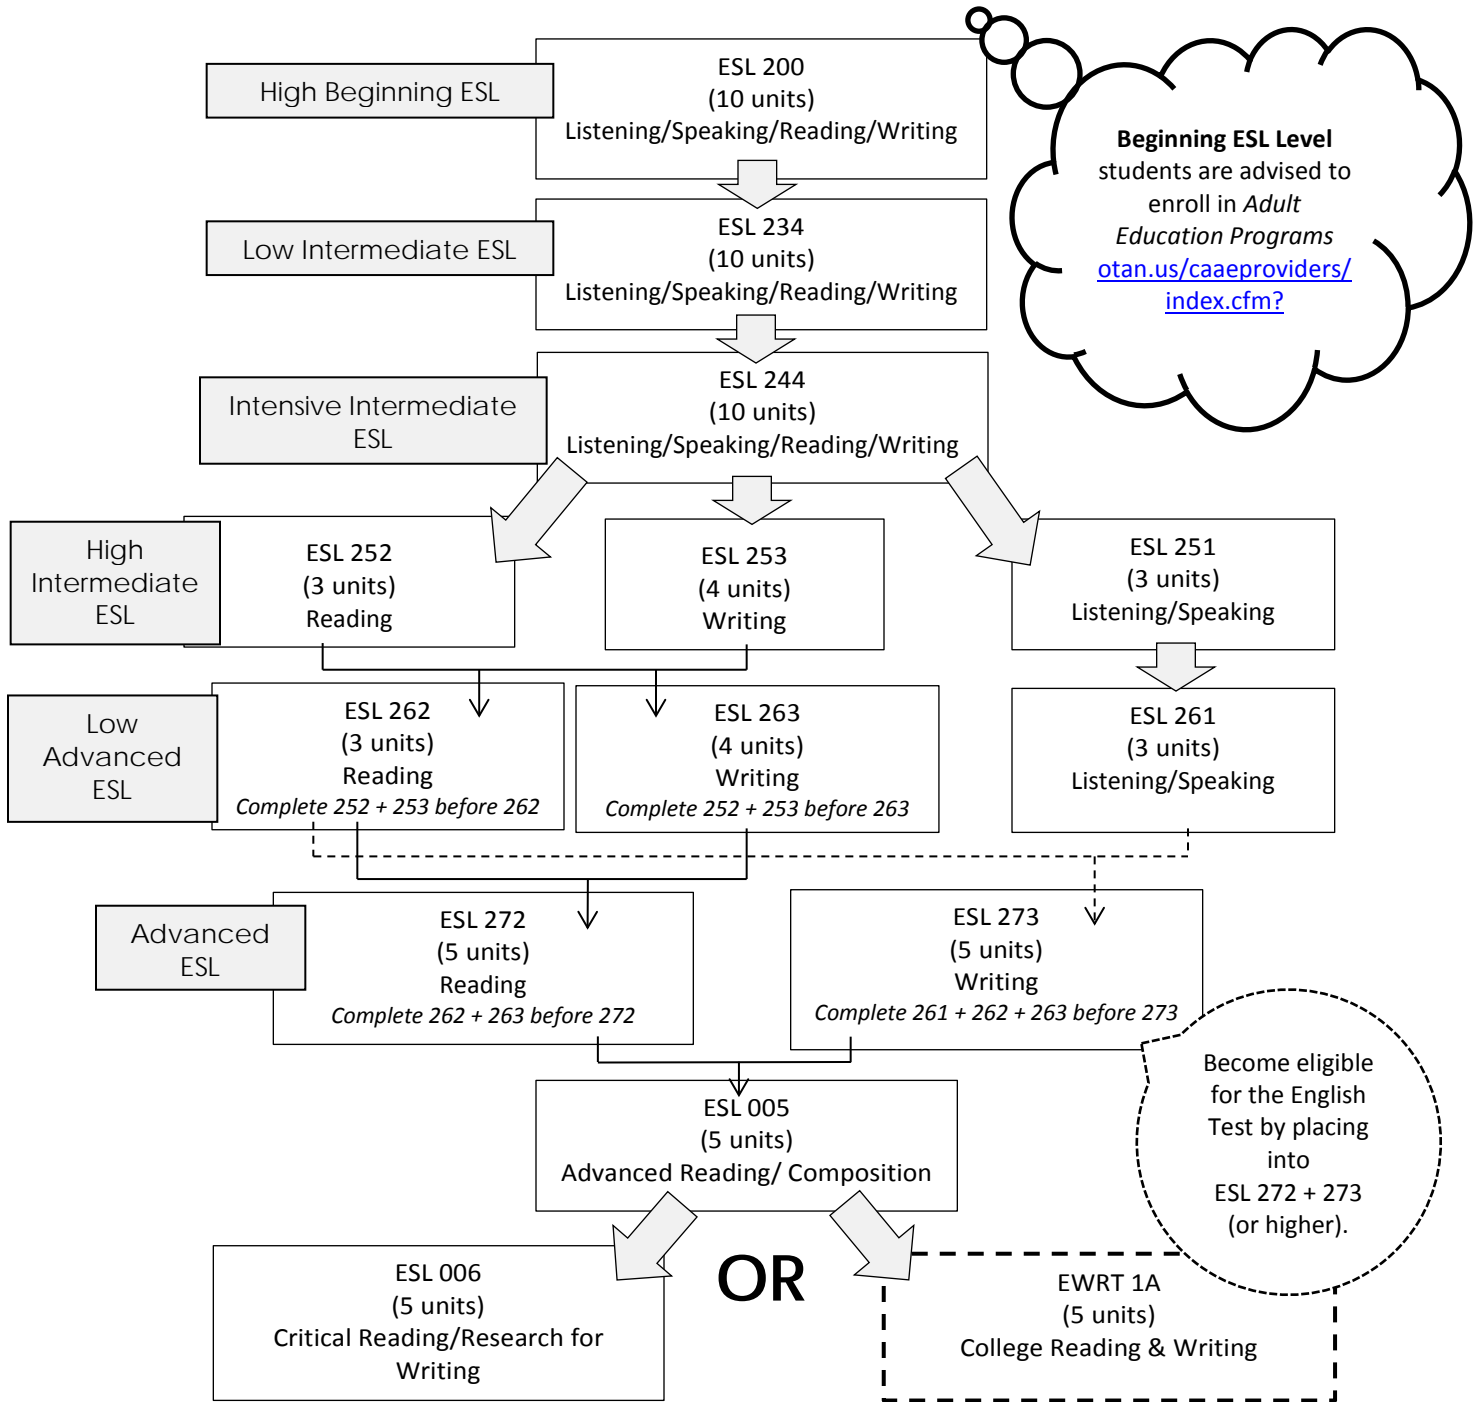

# ENGLISH AS A SECOND LANGUAGE (ESL) PLACEMENTS & SEQUENCE

**NOTES:**

- All ESL assessments include an essay that is graded by two professors. This can take several weeks. Finalized placements will be posted on MyPortal.
- Upon the completion of ESL 261 + 262 + 263 with passing grades, ESL students may attempt the English test.

Visit [deanza.edu/admissions/placement](http://deanza.edu/admissions/placement) to schedule an appointment, review the study guides and retest policies, and more!