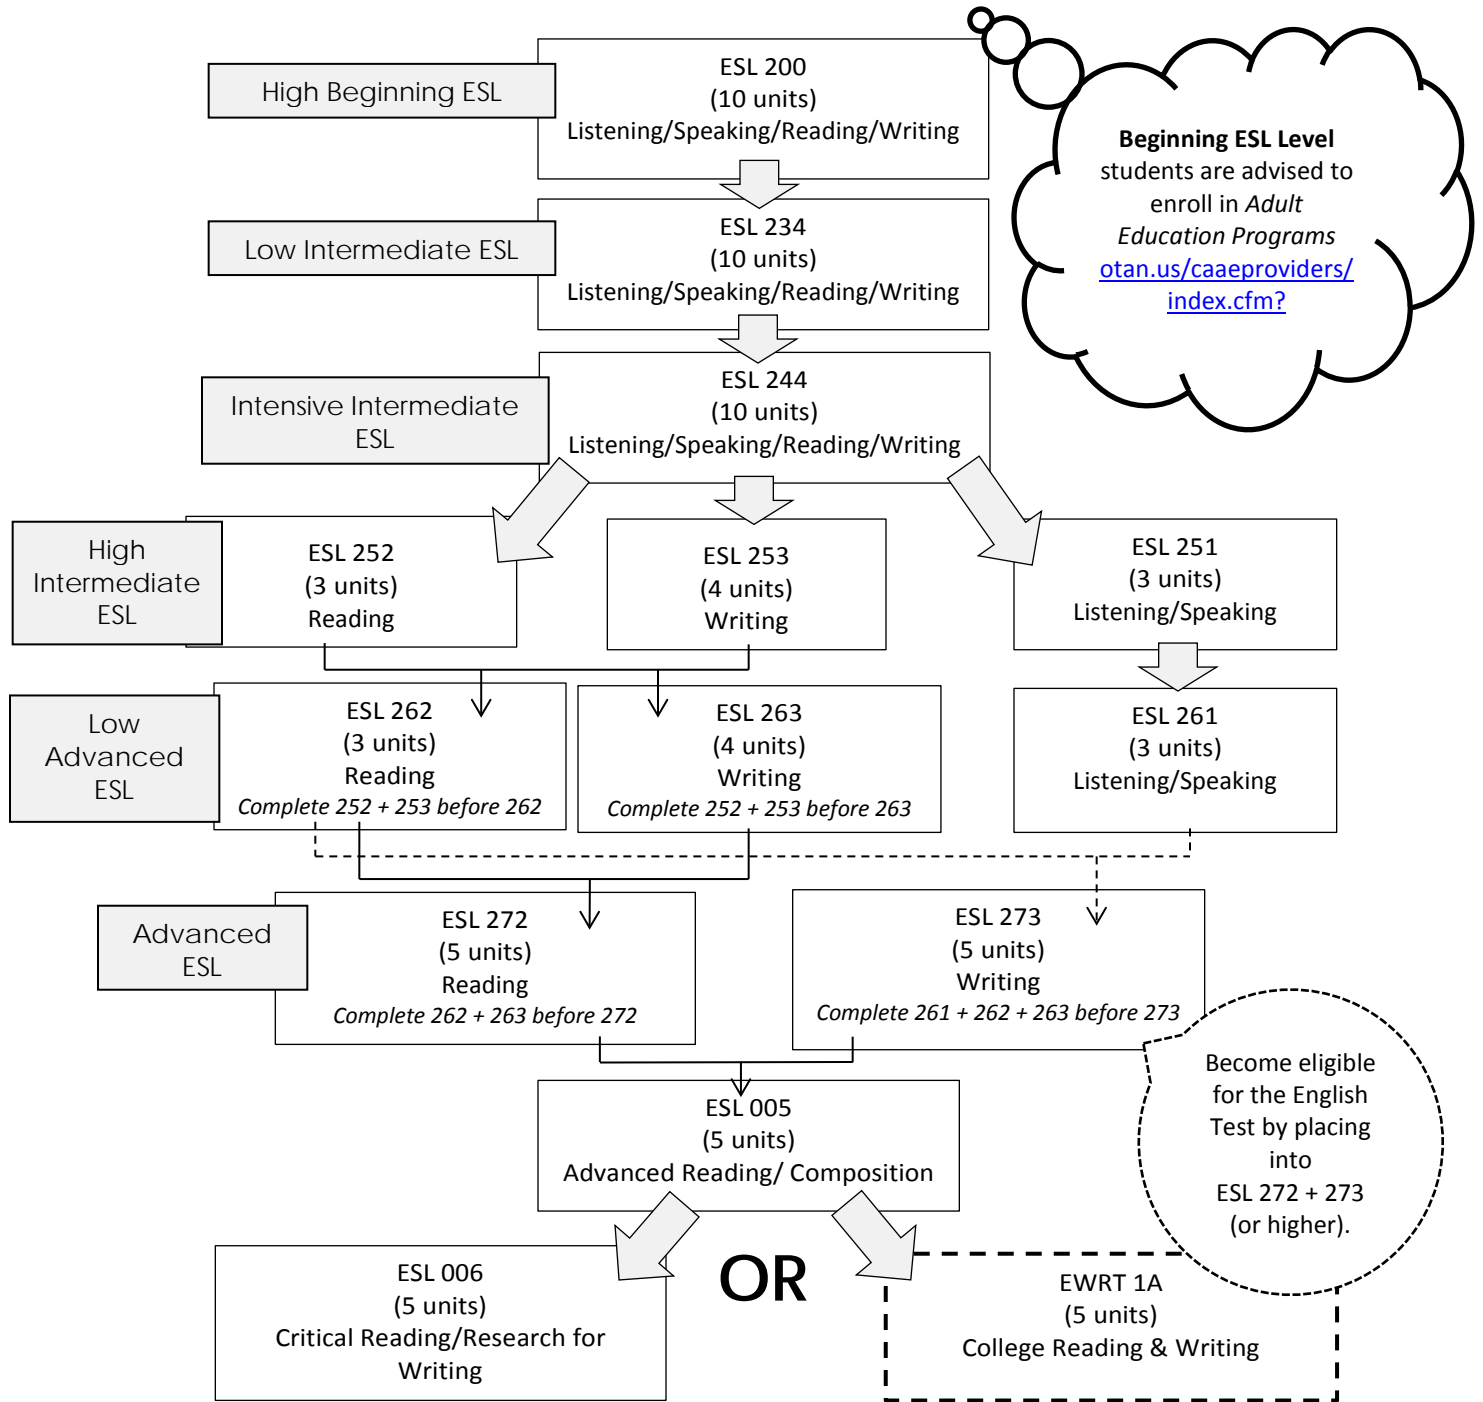

# ENGLISH AS A SECOND LANGUAGE (ESL) PLACEMENTS & SEQUENCE

**NOTES:**

- All ESL assessments include an essay that is graded by two professors. This can take several weeks. Finalized placements will be posted on MyPortal.
- Upon the completion of ESL 261 + 262 + 263 with passing grades, ESL students may attempt the English test.

Visit [deanza.edu/admissions/placement](http://deanza.edu/admissions/placement) to schedule an appointment, review the study guides and retest policies, and more!