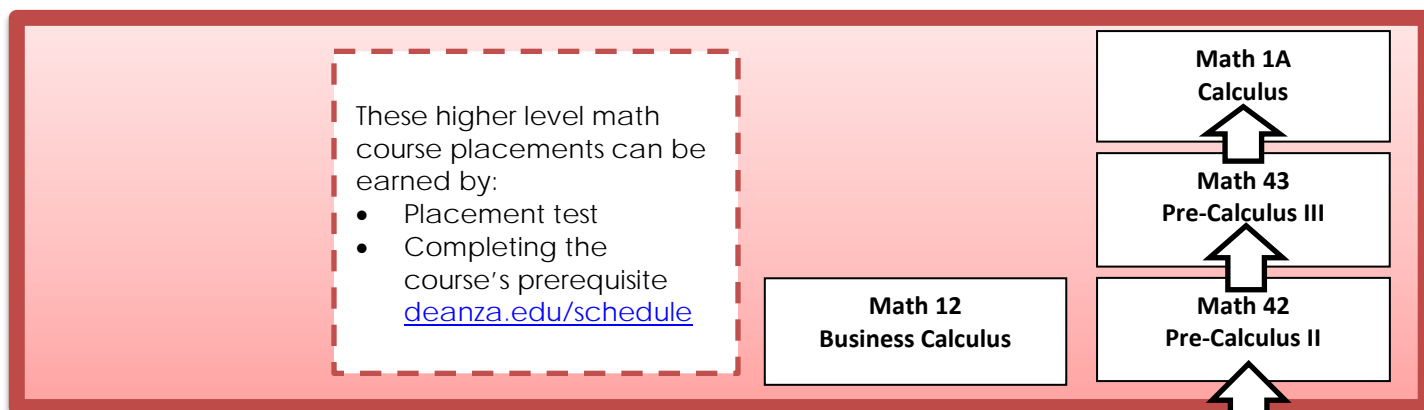

MATHEMATICS COURSE PLACEMENTS & SEQUENCE

NOTES:

- Your results will be posted on your MyPortal account within 2-3 business days.
- One or more college level courses may be required for your major. See your counselor for educational goal planning. deanza.edu/counseling

Visit deanza.edu/assessment to schedule an appointment, review the study guides and retest policies, and more!

Struggle with math?
 Ask your counselor about **GUID 209 or GUID 211.**
 These Pass-No Pass (P-NP) course provide students with alternative learning strategies for mastering basic math concepts.