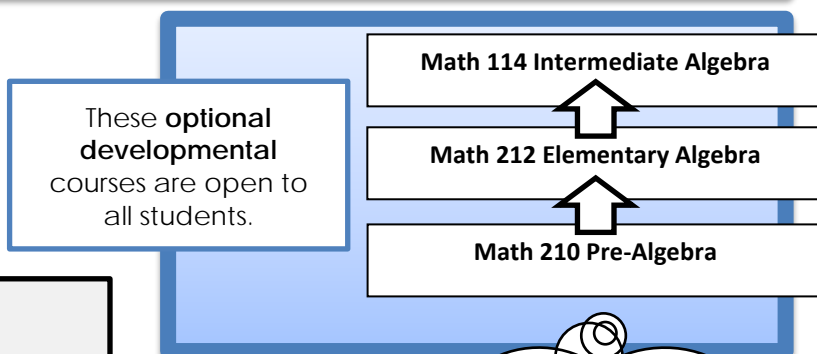

MATHEMATICS COURSE PLACEMENTS & SEQUENCE

NOTES:

- Your results will be posted on your MyPortal account within 2-3 business days.
- One or more college level courses may be required for your major. See your counselor for educational goal planning. deanza.edu/counseling

Visit deanza.edu/assessment to schedule an appointment, review the study guides and retest policies, and more!

Struggle with math?
 Ask your counselor about **GUID 209 or GUID 211.**
 These Pass-No Pass (P-NP) course provide students with alternative learning strategies for mastering basic math concepts.