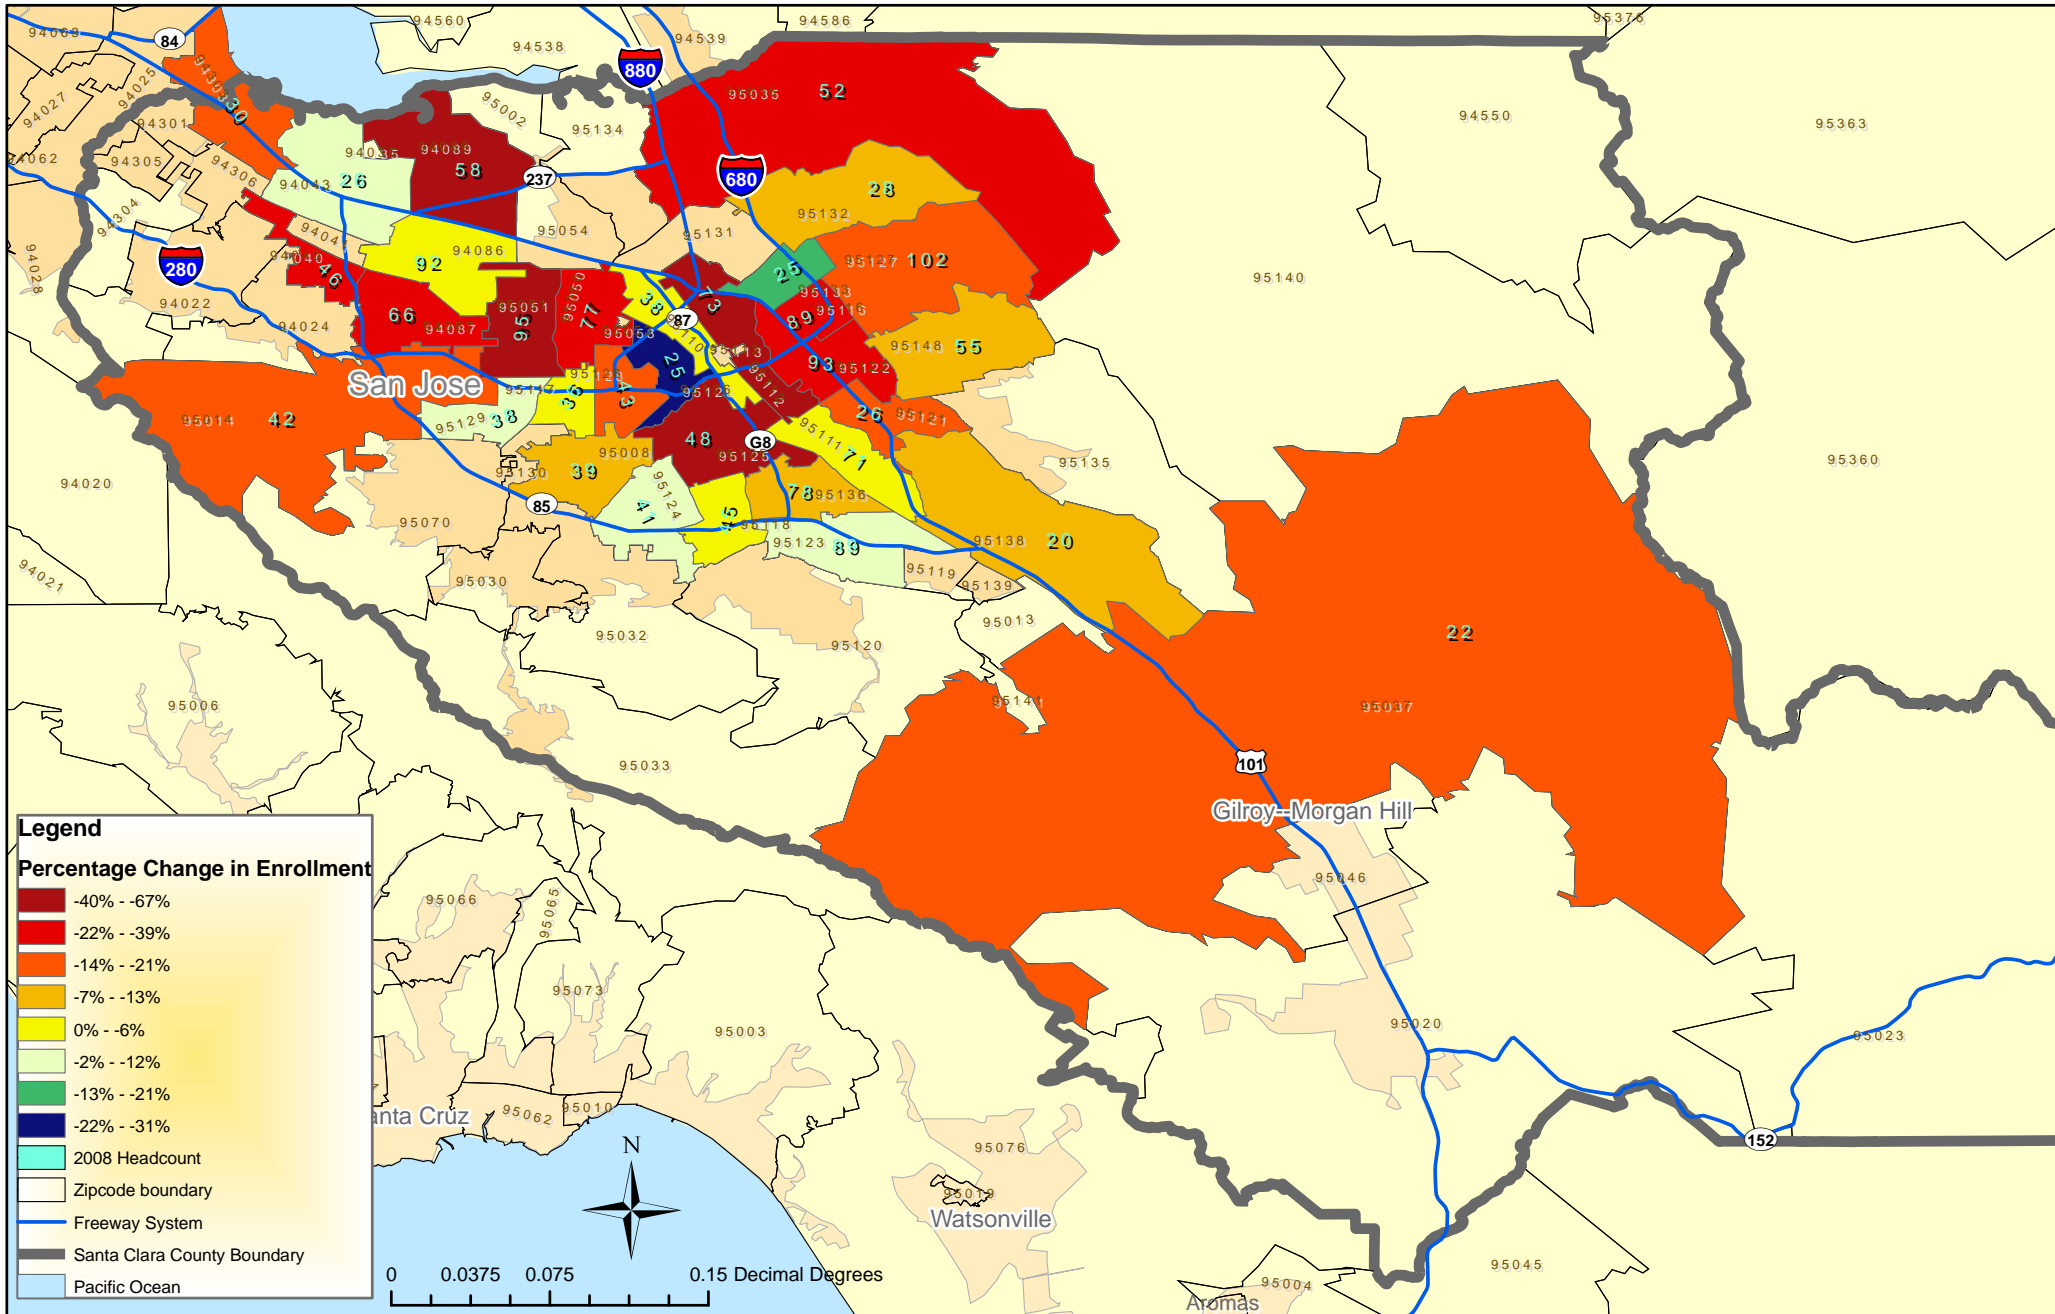

# Continuing Latino Student HC Enrollment By Zip Code 2007W to 2008W Census

(Includes Only Residents and Zip Codes with Enrollment of 20 or more in 2008W; No Job Corps)

Source: Elena Litvinova, De Anza Research - February 2008