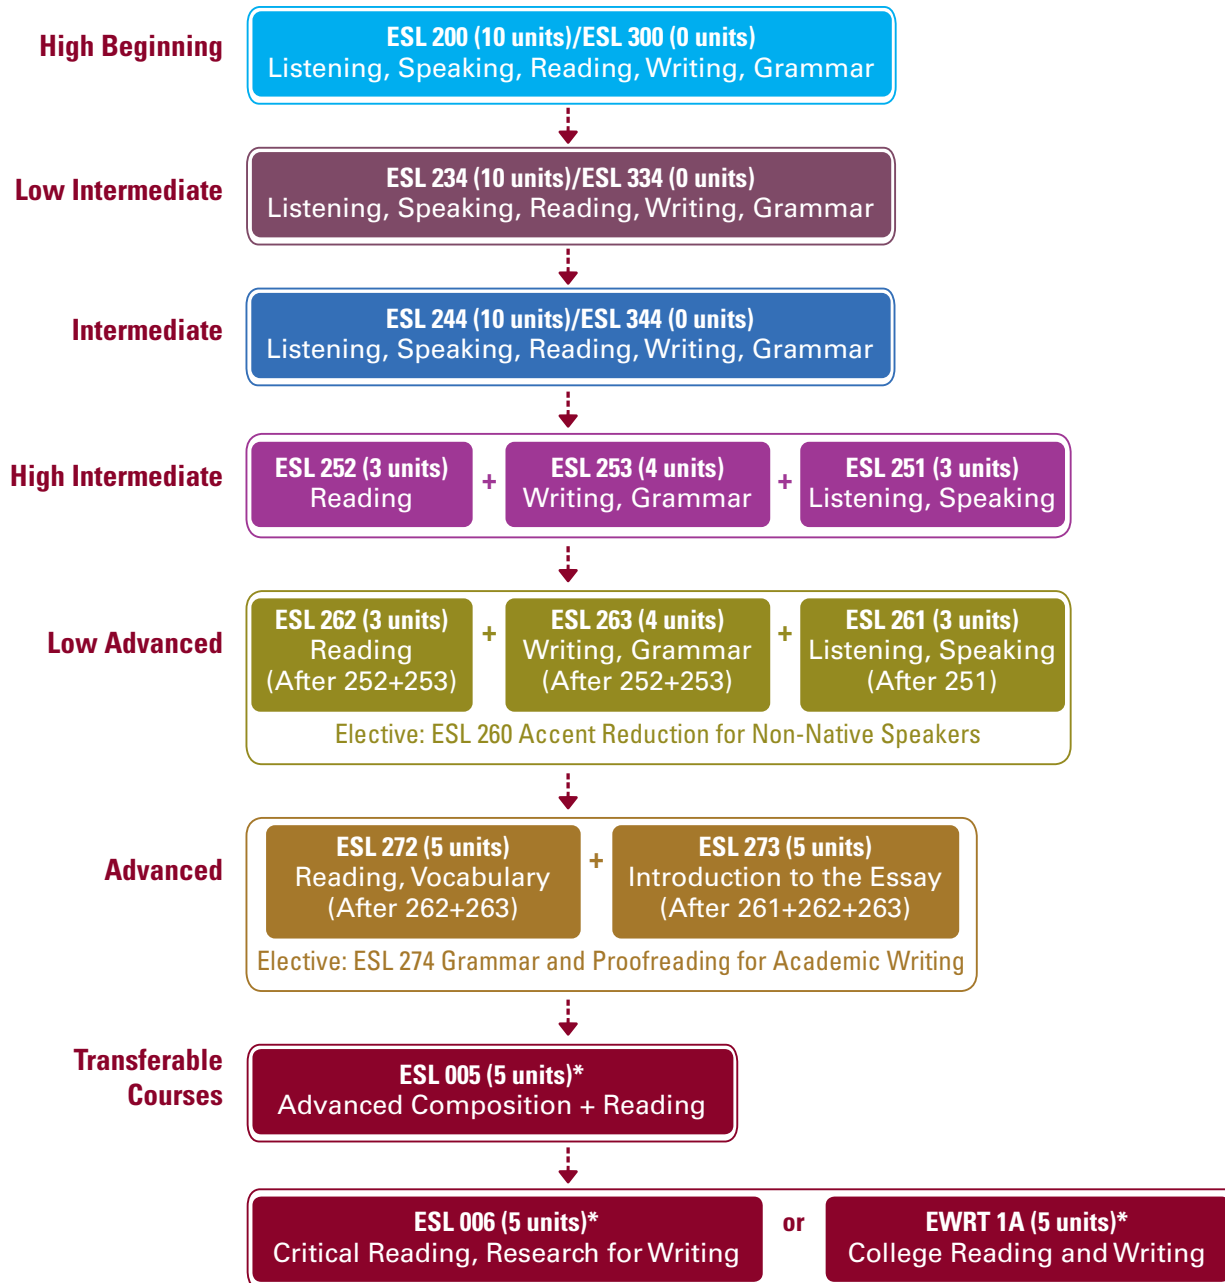

ENGLISH AS A SECOND LANGUAGE SEQUENCE

Before you register for classes:

- Take the ESL Assessment to find the right place to start
- If you've passed ESL 272 and 273 or placed into ESL 005, you may take the English Guided Self-Placement
- ESL 300, 334 and 344 are noncredit courses. For details visit deanza.edu/esl/courses
- Learn more at deanza.edu/assessment/esl

*These courses may meet GE requirements for AA/AS or be transferable to CSU or UC, but **requirements may vary**.